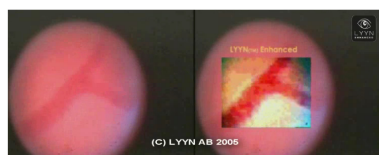

In large and in small, even as small as in a microscope, what ever your need is, LYYN V.E.T. provides a better view